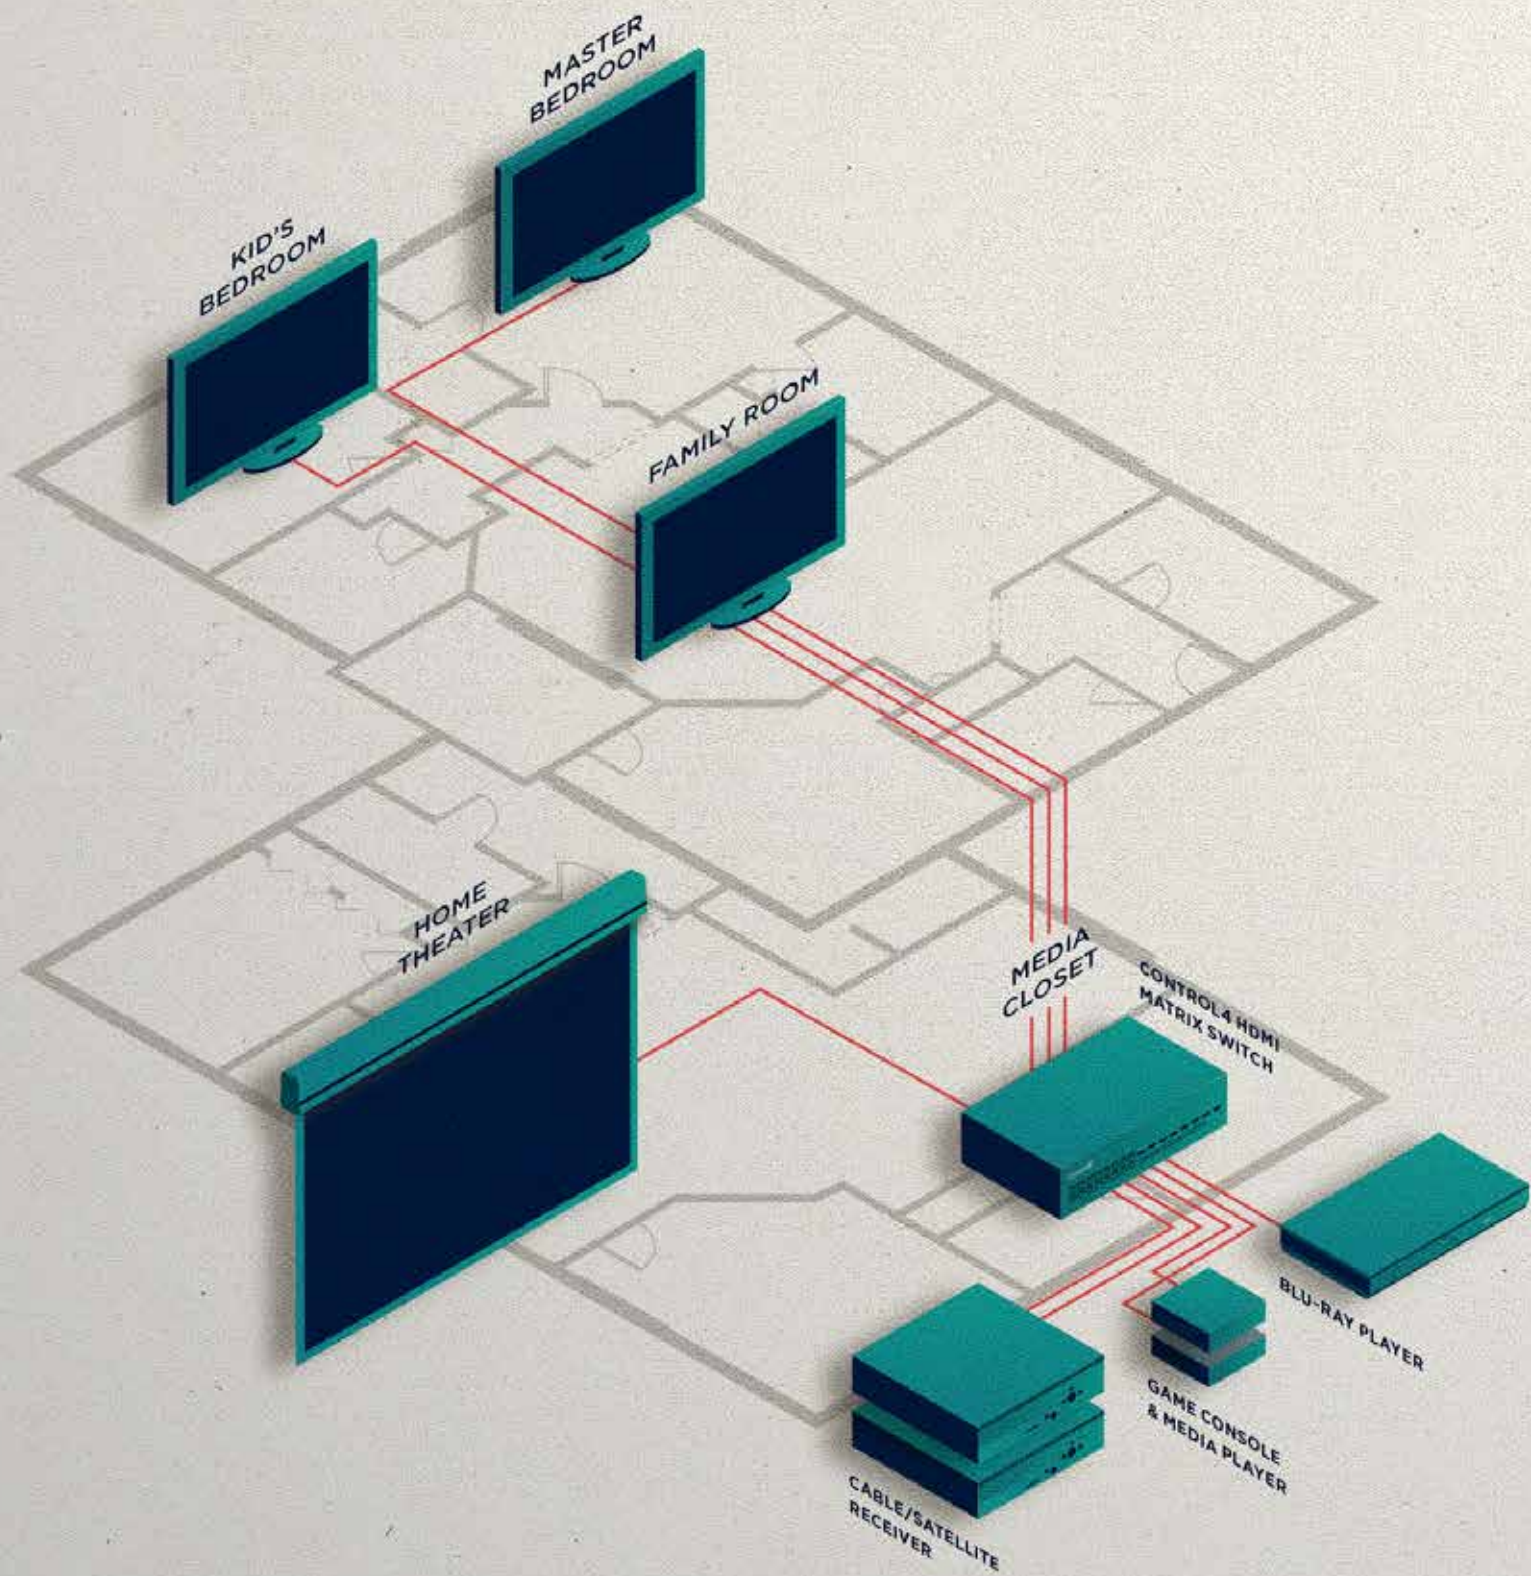

High-resolution audio as standard, filling the house with clear 24-bit streams, controlled from stunning interfaces, whether that's touchpanels, on screen displays or mobile devices.

Distribute and switch between music sources in each room or group together for parties.

How do I control these devices?

Control4 System Remote

Control4 Touch Screen

Tablet with MyHome app

Smartphone with MyHome app

Multi-Room 4K Resolution Video Distribution

Distribute video throughout the house so that you can enjoy beautiful, 4K high-definition content in every room without adding clunky gear and wiring behind each TV.